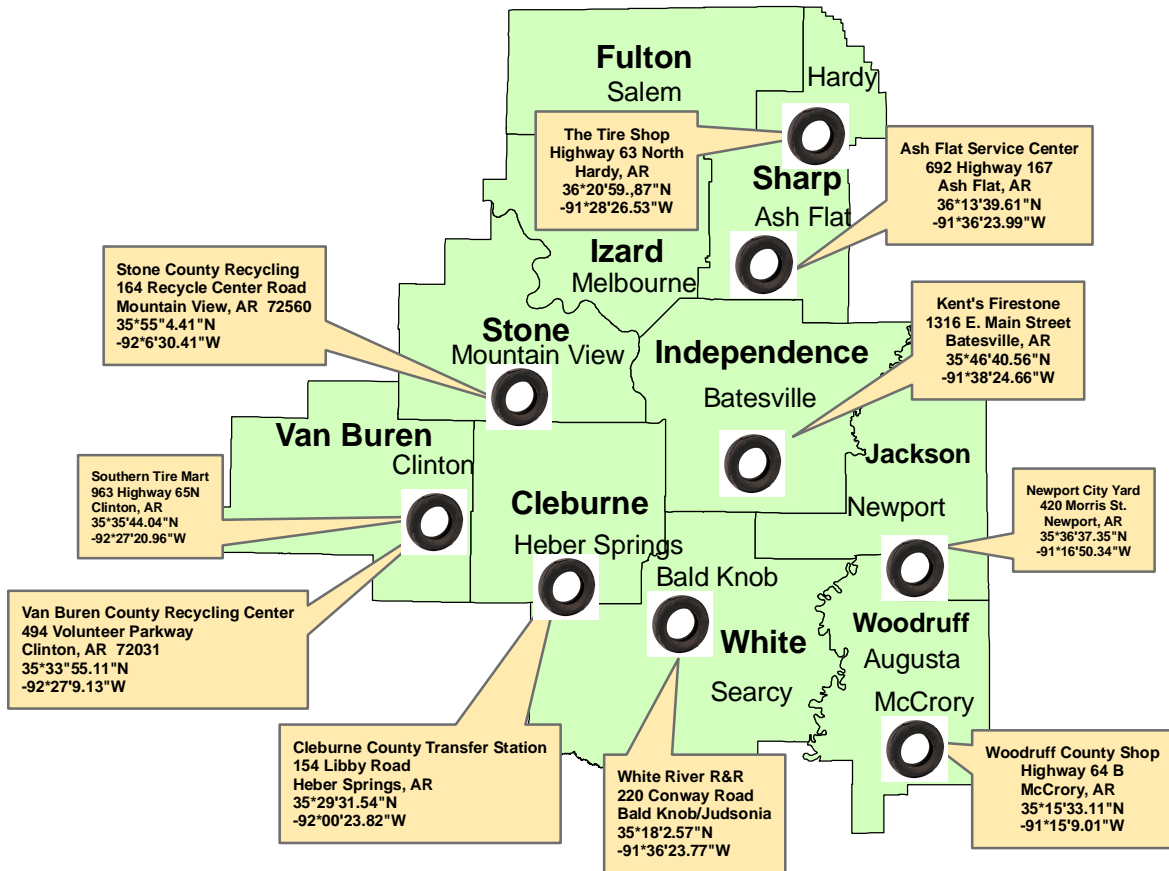

White River RSWMD Tire Collection Centers

LEGEND

 Tire Collection Centers

Property of
White River Planning & Development District, Inc.
Map is for reference only and should NOT
be used in place of a survey or in a legal dispute.